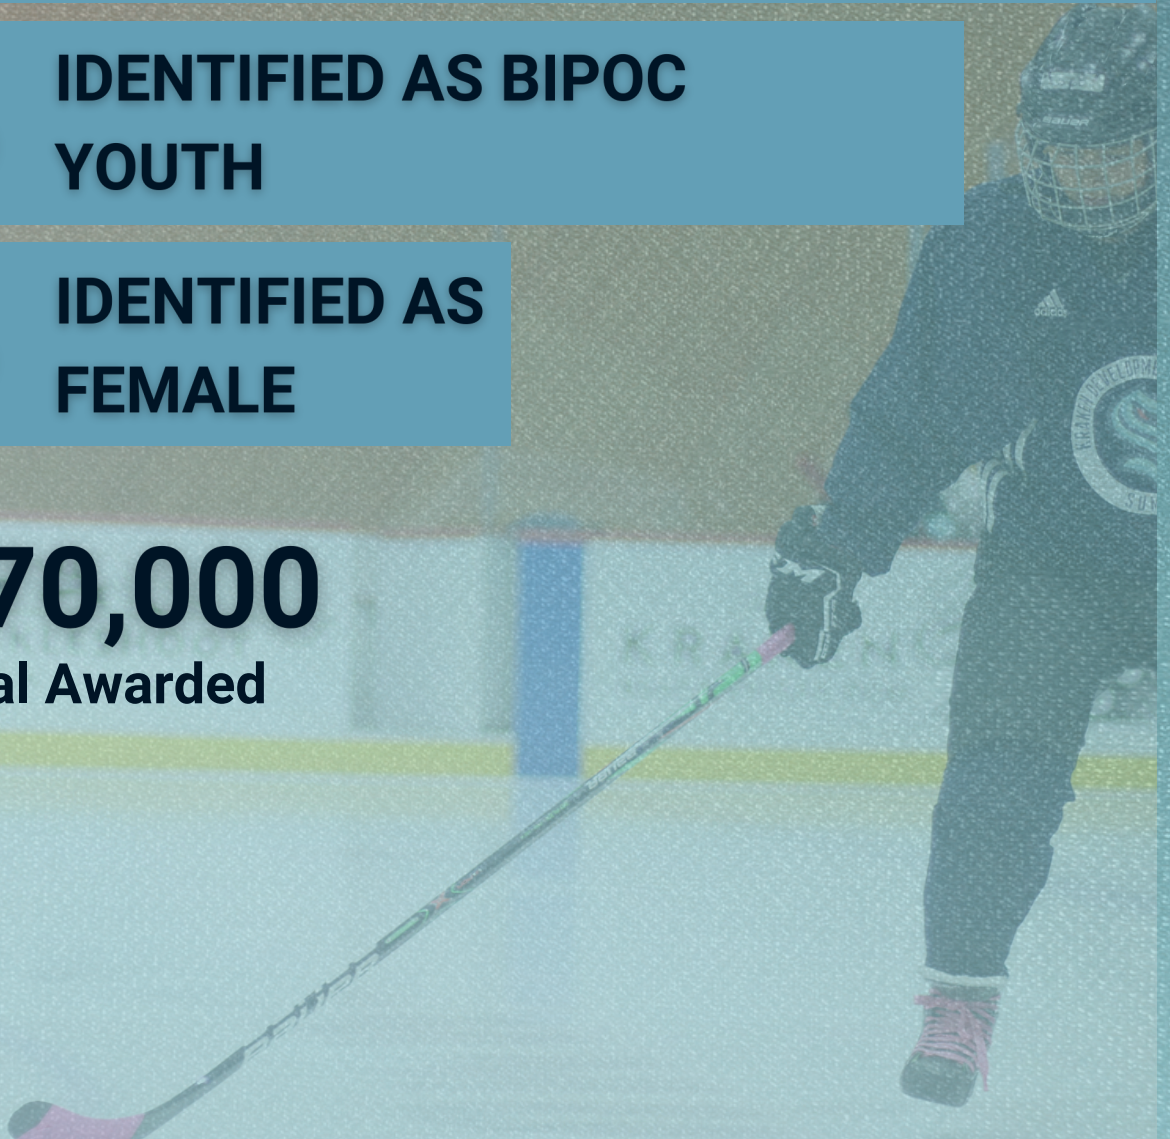

ACCESS TO PLAY

FINANCIAL ASSISTANCE

One Roof Foundation strives to remove financial barriers to hockey by providing financial assistance and scholarships for Learn to Skate, Learn to Play and youth hockey programs at Kraken Community Iceplex. This past season, One Roof Foundation provided funding for:

468 TOTAL YOUTH

84% IDENTIFIED AS BIPOC YOUTH

52% IDENTIFIED AS FEMALE

$270,000
Total Awarded